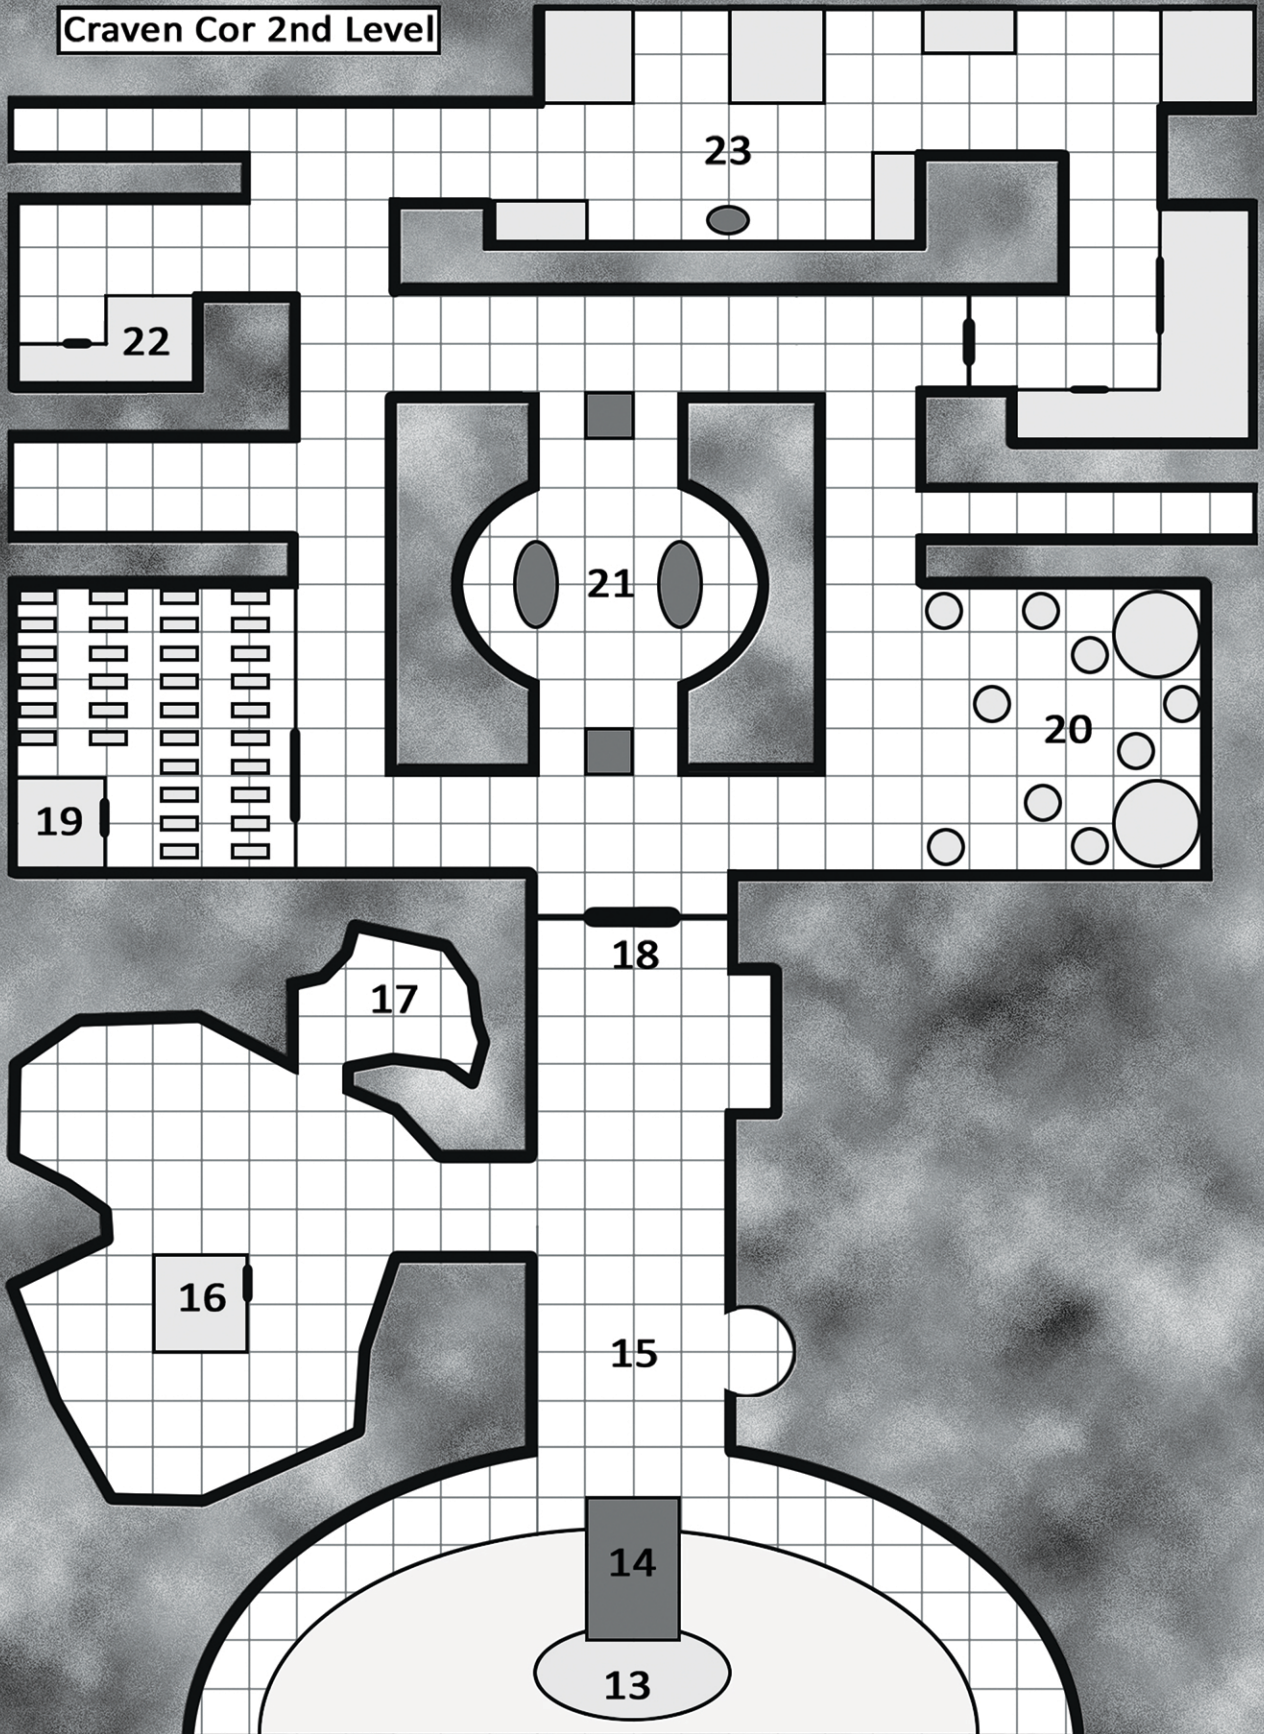

Craven Cor 2nd Level

Scale: Each square is 10' by 10'