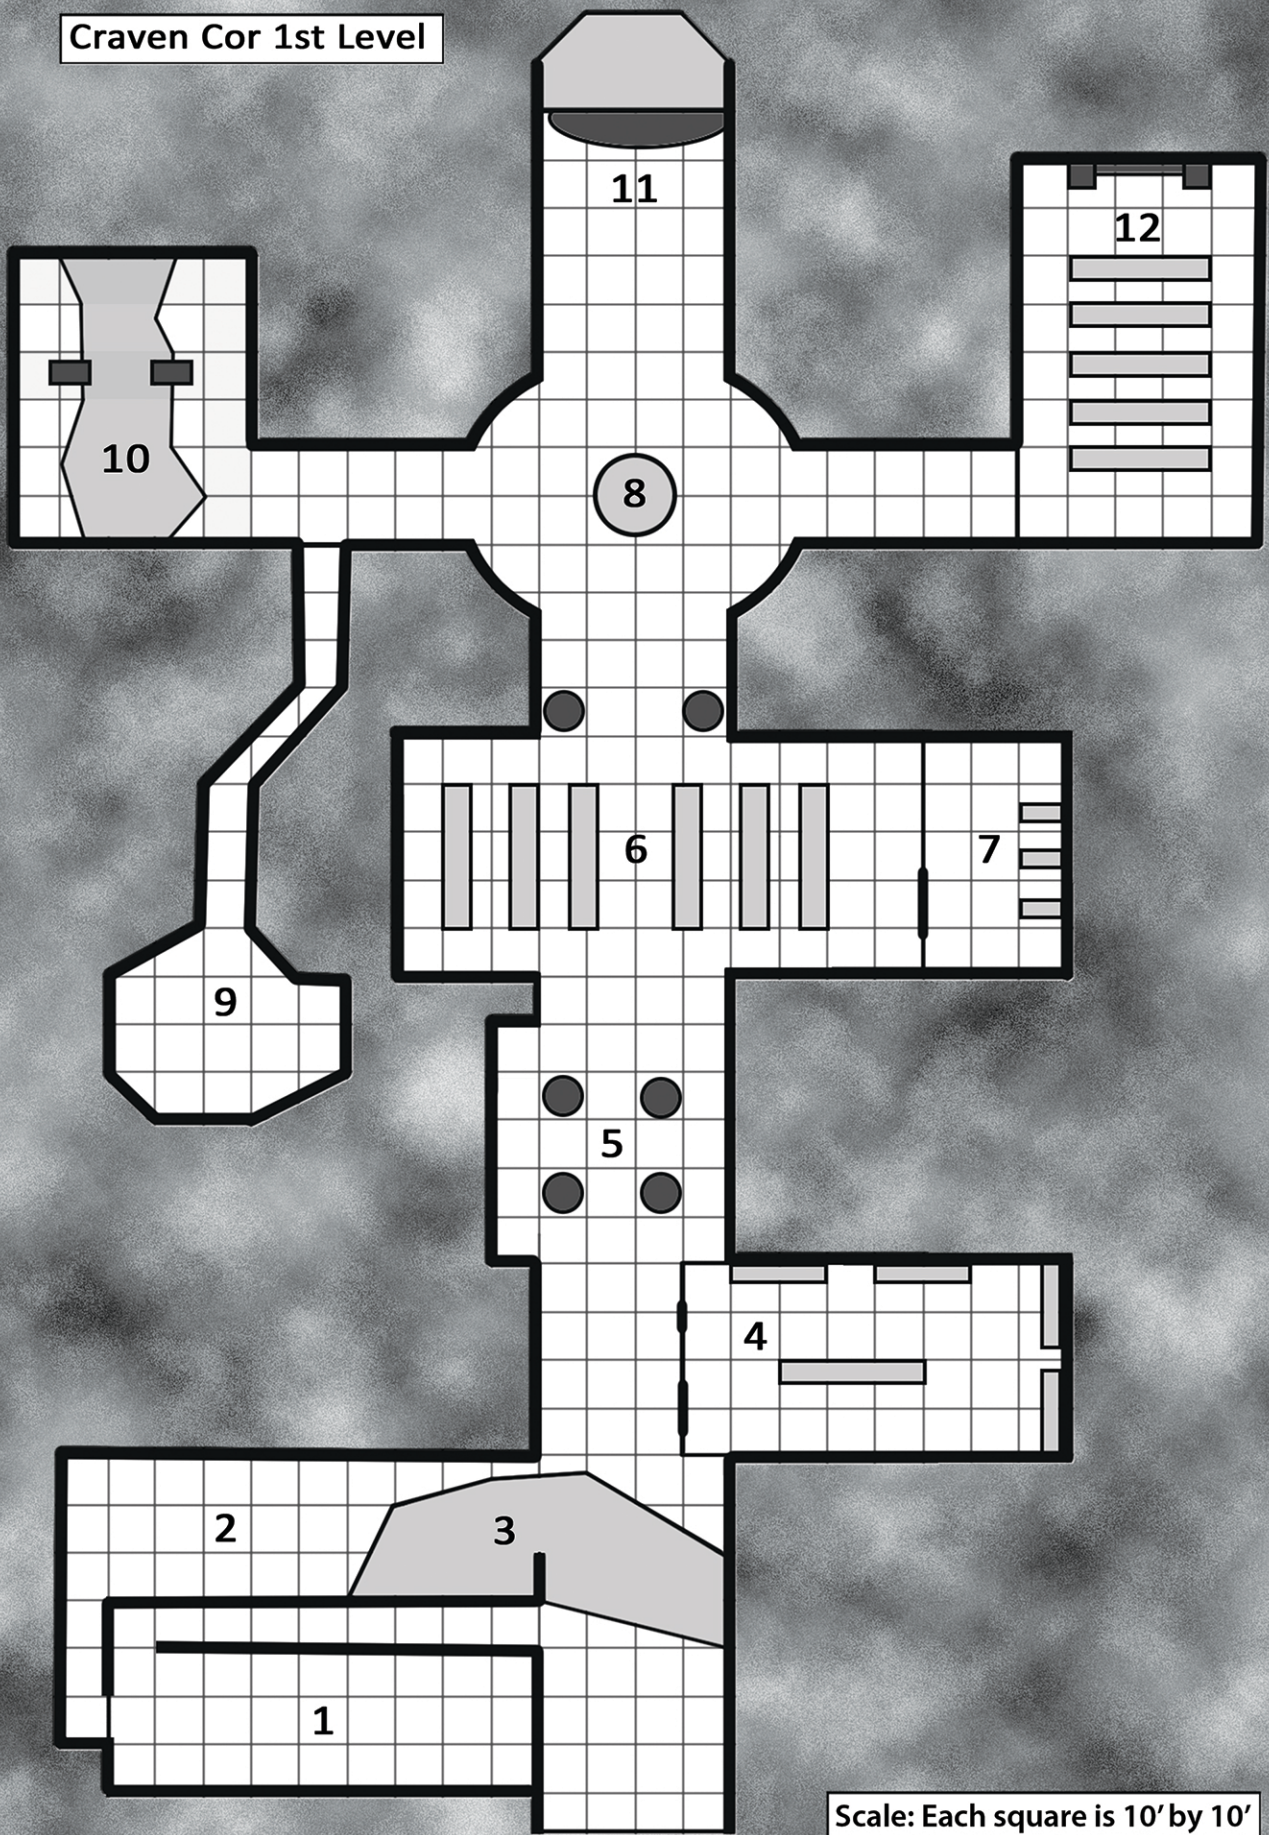

# Craven Cor 1st Level

Scale: Each square is 10' by 10'